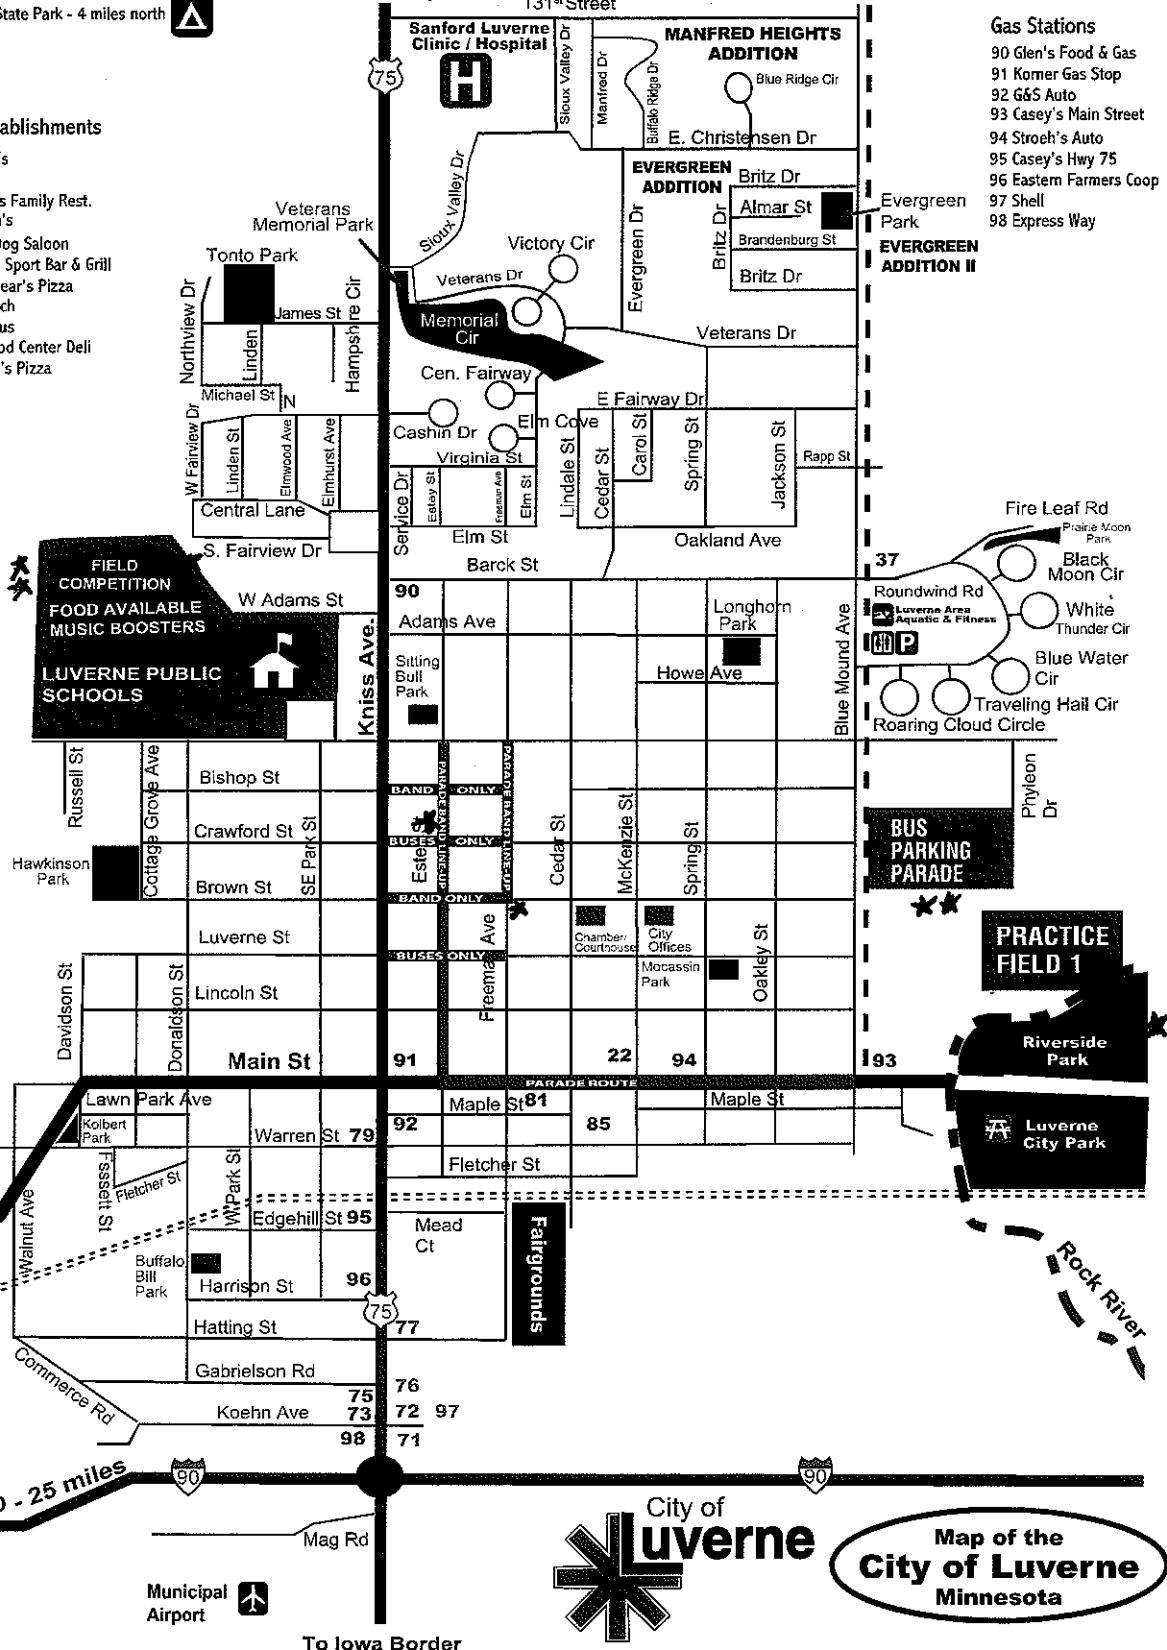

Blue Mounds State Park - 4 miles north

To Hardwick/Pipestone 131st Street

Eating Establishments

- 71 McDonalds
- 72 Subway
- 73 Chit Chat's Family Rest.
- 75 Taco John's
- 76 Howling Dog Saloon
- 77 Sharkee's Sport Bar & Grill
- 79 Smokey Bear's Pizza
- 81 Pizza Ranch
- 82 Coffey Haus
- 85 Glen's Food Center Deli
- 90 Godfather's Pizza

Gas Stations

- 90 Glen's Food & Gas
- 91 Korner Gas Stop
- 92 G&S Auto
- 93 Casey's Main Street
- 94 Stroeh's Auto
- 95 Casey's Hwy 75
- 96 Eastern Farmers Coop
- 97 Shell
- 98 Express Way

SYBESMA SUBDIVISION

PRACTICE FIELD 2
To Beaver Creek

BUS PARKING PARADE

PRACTICE FIELD 1

Riverside Park

Luverne City Park

Rock River

← Sioux Falls, SD - 25 miles

Municipal Airport

To Iowa Border

Map of the **City of Luverne** Minnesota

★ Porta-potties